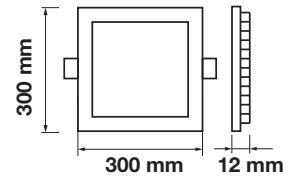

Premium Series-Square

36W VT-3107SQ

SKU: 6430 - 4000K Day White 3800157628099
SKU: 6431 - 6400K White 3800157628105

Cutting Size:
280x280mm