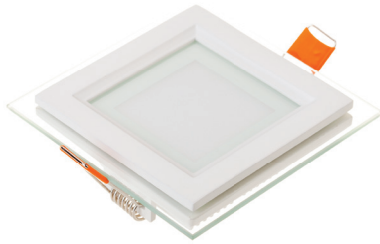

Glass Panel-Square

12w VT-1202G SQ

SKU: 4742 - 3000K Warm White 3800230622914
SKU: 6278 - 4000K Day White 3800157615761
SKU: 4741 - 6400K White 3800230622907

Cutting Size:
120x120mm