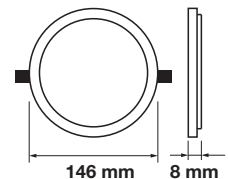

Emergency Pack:	Available
Voltage/Frequency:	AC:85-265V,50/60Hz
Luminous Flux:	1500lm
Beam Angle:	120°

LED Type:	SMD
CRI:	>80
PF:	>0.9
Shape:	Round

Body Type:	Aluminium
Dimension:	Ø146x8mm
Box Qty:	40 Pcs