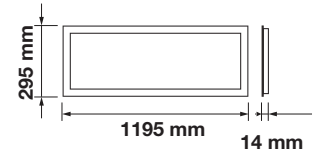

Emergency Pack:	Available
Voltage/Frequency:	AC:220-240V,50/60Hz
Luminous Flux:	3400lm
Beam Angle:	120°

LED Type:	SMD
CRI:	>80
PF:	>0.9
Shape:	Rectangle

Body Type:	Aluminium+PMMA+PS
Dimension:	1195x295x14mm
Box Qty:	6 Pcs