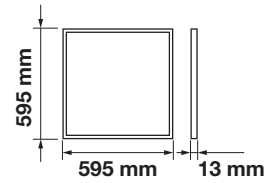

Emergency Pack:	Available
Voltage/Frequency:	AC:220-240V,50/60Hz
Luminous Flux:	3400lm
Beam Angle:	120°

LED Type:	SMD
CRI:	>80
PF:	>0.9
Shape:	Square

Body Type:	Aluminium+PMMA+PC
Dimension:	595x595x13mm
Box Qty:	6 Pcs