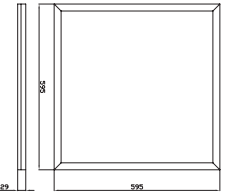

Body Type: **FE+PP**
Dimension: **595x595x29mm**
Box Qty: **6 Pcs**