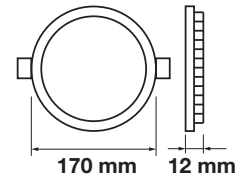

Premium Series-Round

12W VT-1207RD

SKU: 4857 - 3000K Warm White 3800230629784
SKU: 4858 - 4000K Day White 3800230629791
SKU: 4859 - 6400K White 3800230629807

Cutting Size:
Ø155mm

Emergency Pack: Available
Voltage/Frequency: AC:85-265V,50/60Hz
Luminous Flux: 1000lm
Beam Angle: 120°

LED Type: SMD
CRI: >80
PF: >0.6
Shape: Round

Body Type: Aluminium
Dimension: Ø170x12mm
Box Qty: 20 Pcs