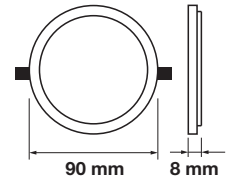

Cutting Size:

Ø75mm

Emergency Pack:	Available
Voltage/Frequency:	AC:85-265V,50/60Hz
Luminous Flux:	800lm
Beam Angle:	120°

LED Type:	SMD
CRI:	>80
PF:	>0.9
Shape:	Round

Body Type:	Aluminium
Dimension:	Ø90x8mm
Box Qty:	100 Pcs