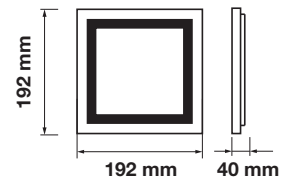

Body Type: Aluminium
Dimension: 192x192x40mm
Box Qty: 20 Pcs