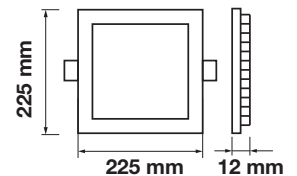

Emergency Pack: **Available**
Voltage/Frequency: **AC:85-265V,50/60Hz**
Luminous Flux: **1500lm**
Beam Angle: **120°**

LED Type: **SMD**
CRI: **>80**
PF: **>0.6**
Shape: **Square**

Body Type: **Aluminium**
Dimension: **225x225x12mm**
Box Qty: **20 Pcs**