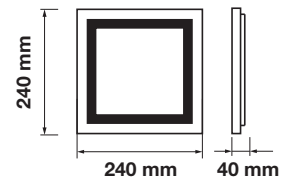

Body Type: Aluminium
Dimension: 240x240x40mm
Box Qty: 20 Pcs