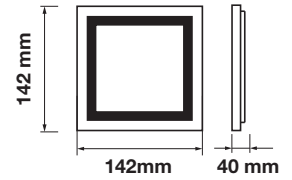

Emergency Pack: Available
 Voltage/Frequency: AC:85-265V,50/60Hz
 Luminous Flux: 800lm
 Beam Angle: 120°

LED Type: SMD
 CRI: >80
 PF: >0.9
 Shape: Square

Body Type: Aluminium
 Dimension: 142x142x40mm
 Box Qty: 20 Pcs