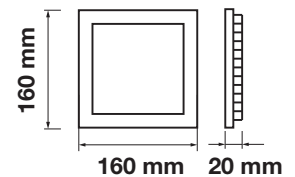

Cutting Size:
140x140mm

Emergency Pack:	Available
Voltage/Frequency:	AC:85-265V,50/60Hz
Luminous Flux:	1500lm
Beam Angle:	120°

LED Type:	SMD
CRI:	>80
PF:	>0.9
Shape:	Square

Body Type:	Aluminium(PKW)
Dimension:	160x160x20mm
Box Qty:	20 Pcs