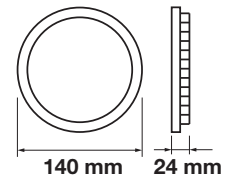

Slim Surface-Satin Nickel-Round

12w VT-1205SN

SKU: 6367 - 3000K Warm White 3800157621519
SKU: 6368 - 4000K Day White 3800157621526
SKU: 6369 - 6400K White 3800157621533

Emergency Pack:	Available
Voltage/Frequency:	AC:85-265V,50/60Hz
Luminous Flux:	1000lm
Beam Angle:	120°

LED Type:	SMD
CRI:	>80
PF:	>0.6
Shape:	Round

Body Type:	Aluminium+Satin Nickel
Dimension:	Ø140x24mm
Box Qty:	40 Pcs