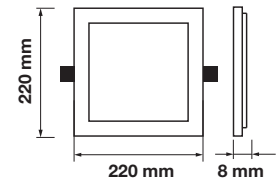

Cutting Size:

195x195mm

Emergency Pack:	Available
Voltage/Frequency:	AC:85-265V,50/60Hz
Luminous Flux:	2900lm
Beam Angle:	120°

LED Type:	SMD
CRI:	>80
PF:	>0.9
Shape:	Square

Body Type:	Aluminium
Dimension:	220x220x8mm
Box Qty:	40 Pcs