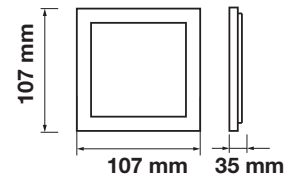

Emergency Pack: **Available**
 Voltage/Frequency: **AC:85-265V,50/60Hz**
 Luminous Flux: **800lm**
 Beam Angle: **120°**

LED Type: **SMD**
 CRI: **>80**
 PF: **>0.9**
 Shape: **Square**

Body Type: **Aluminium**
 Dimension: **107x107x35mm**
 Box Qty: **40 Pcs**