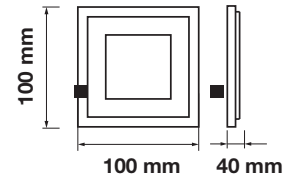

Glass Panel-Square

6w VT-602G SQ

SKU: 4738 - 3000K Warm White 3800230622877
SKU: 6276 - 4000K Day White 3800157615747
SKU: 4737 - 6400K White 3800230622860

Cutting Size:
75x75mm

Emergency Pack: Available
Voltage/Frequency: AC:100-240V,50/60Hz
Luminous Flux: 420lm
Beam Angle: 120°

LED Type: SMD
CRI: >80
PF: >0.9
Shape: Square

Body Type: Aluminium+Glass
Dimension: 100x100x40mm
Box Qty: 40 Pcs