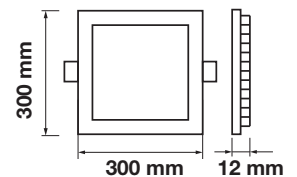

Cutting Size:
285x285mm

Emergency Pack: **Available**
 Voltage/Frequency: **AC:85-265V,50/60Hz**
 Luminous Flux: **2000lm**
 Beam Angle: **120°**

LED Type: **SMD**
 CRI: **>80**
 PF: **>0.9**
 Shape: **Square**