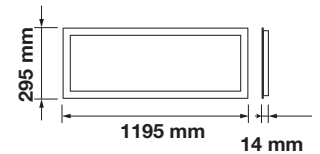

Emergency Pack:	Available
Voltage/Frequency:	AC:220-240V,50/60Hz
Luminous Flux:	3600lm
Beam Angle:	120°

LED Type:	SMD
CRI:	>80
PF:	>0.9
Shape:	Rectangle

Body Type:	Aluminium+PMMA+PS
Dimension:	1195x295x14mm
Box Qty:	6 Pcs