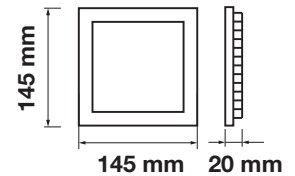

SG Series-Square

8W VT-800 SQ

SKU: 4818 - 6400K White 3800230622563

Cutting Size:
125x125mm

Emergency Pack:	Available
Voltage/Frequency:	AC:85-265V,50/60Hz
Luminous Flux:	800lm
Beam Angle:	120°

LED Type:	SMD
CRI:	>80
PF:	>0.9
Shape:	Square

Body Type:	Aluminium(PKW)
Dimension:	145x145x20mm
Box Qty:	20 Pcs