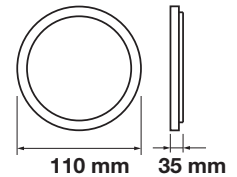

Body Type:	Aluminium
Dimension:	Ø110x35mm
Box Qty:	20 Pcs