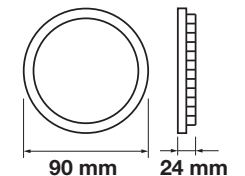

Body Type: Aluminium+Chrome
Dimension: Ø90x24mm
Box Qty: 40 Pcs