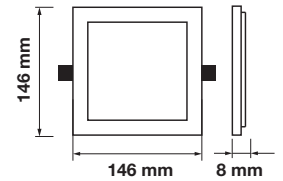

Trimless Panel-Square
15W VT-1515SQ

SKU: 4946 - 3000K Warm White 3800157606622
SKU: 4947 - 4000K Day White 3800157606639
SKU: 4948 - 6400K White 3800157606646

Emergency Pack: **Available**
Voltage/Frequency: **AC:85-265V,50/60Hz**
Luminous Flux: **1500lm**
Beam Angle: **120°**

LED Type: **SMD**
CRI: **>80**
PF: **>0.9**
Shape: **Square**

Cutting Size:
130x130mm

Body Type: **Aluminium**
Dimension: **146x146x8mm**
Box Qty: **40 Pcs**