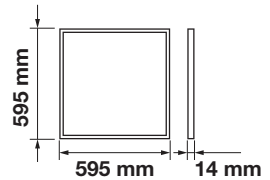

Emergency Pack:	Available
Voltage/Frequency:	AC:220-240V,50/60Hz
Luminous Flux:	3600lm
Beam Angle:	120°

LED Type:	SMD
CRI:	>80
PF:	>0.9
Shape:	Square

Body Type:	Aluminium+PMMA+PP
Dimension:	595x595x14mm
Box Qty:	6 Pcs