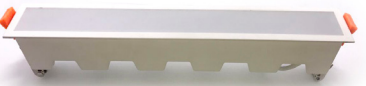

Linear Lights

20W VT-20001

SKU: 6404 - 3000K Warm White 3800157626651
SKU: 6405 - 4000K Day White 3800157626668
SKU: 6406 - 6400K White 3800157626675

Cutting Size:
170x32mm

Emergency Pack: **Available**
Voltage/Frequency: **AC:85-265V,50/60Hz**
Luminous Flux: **1600lm**
Beam Angle: **120°**

LED Type: **SMD**
CRI: **>80**
PF: **>0.5**
Shape: **Rectangle**

Body Type: **Aluminium**
Dimension: **290x45x65mm**
Box Qty: **20 Pcs**