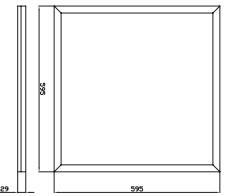

Emergency Pack: **NA**
Voltage/Frequency: **AC:220-240V,50Hz**
Luminous Flux: **5950lm**
Beam Angle: **120°**

LED Type: **SMD**
CRI: **>80**
PF: **>0.9**
Shape: **Square**

Body Type: **FE+PP**
Dimension: **595x595x29mm**
Box Qty: **6 Pcs**