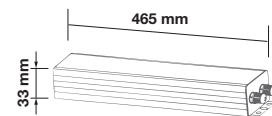

Color of Fixture:	Silver
Body Type:	Aluminium
Size:	465x52x33mm
Emergency switch on time:	< 1s
Box Qty:	12 Pcs