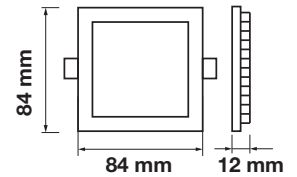

Cutting Size:
74x73mm

Emergency Pack: **Available**
 Voltage/Frequency: **AC:85-265V,50/60Hz**
 Luminous Flux: **210lm**
 Beam Angle: **120°**

LED Type: **SMD**
 CRI: **>80**
 PF: **>0.5**
 Shape: **Square**