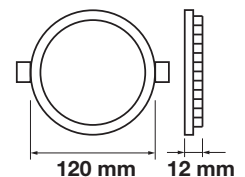

SKU: 4854 - 3000K Warm White 3800230629753
SKU: 4855 - 4000K Day White 3800230629760
SKU: 4856 - 6400K White 3800230629777

Cutting Size:
Ø110mm