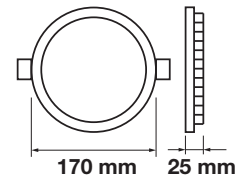

Cutting Size:
Ø155mm

Emergency Pack: Available
Voltage/Frequency: AC:85-265V,50/60Hz
Luminous Flux: 1000lm
Beam Angle: 120°

LED Type: SMD
CRI: >80
PF: >0.5
Shape: Round

Body Type: Aluminium+Chrome
Dimension: Ø170x25mm
Box Qty: 20 Pcs