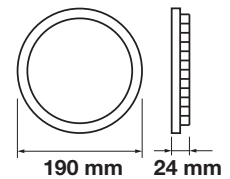

Body Type:	Aluminium+Satin Nickel
Dimension:	Ø190x24mm
Box Qty:	20 Pcs