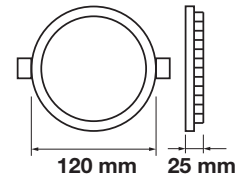

Emergency Pack: Available
Voltage/Frequency: AC:85-265V,50/60Hz
Luminous Flux: 420lm
Beam Angle: 120°

LED Type: SMD
CRI: >80
PF: >0.5
Shape: Round

Body Type: Aluminium+Chrome
Dimension: Ø120x25mm
Box Qty: 40 Pcs