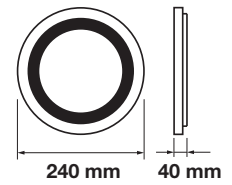

Emergency Pack: Available	LED Type: SMD	Body Type: Aluminium
Voltage/Frequency: AC:85-265V,50/60Hz	CRI: >80	Dimension: 240x40mm
Luminous Flux: 2200lm	PF: >0.9	Box Qty: 20 Pcs
Beam Angle: 120°	Shape: Round