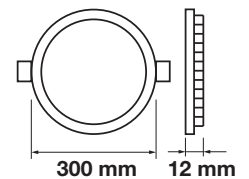

Emergency Pack: Available
Voltage/Frequency: AC:85-265V,50/60Hz
Luminous Flux: 2400lm
Beam Angle: 120°

LED Type: SMD
CRI: >80
PF: >0.9
Shape: Round

Body Type: Aluminium
Dimension: Ø300x12mm
Box Qty: 10 Pcs