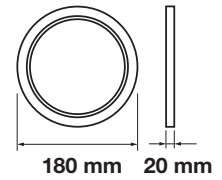

Emergency Pack:	Available
Voltage/Frequency:	AC:85-265V,50/60Hz
Luminous Flux:	1500lm
Beam Angle:	120°

LED Type:	SMD
CRI:	>80
PF:	>0.9
Shape:	Round

Body Type:	Aluminium(PKW)
Dimension:	Ø180x20mm
Box Qty:	20 Pcs