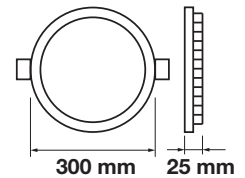

Body Type: Aluminium+Satin Nickel
Dimension: Ø300x25mm
Box Qty: 10 Pcs