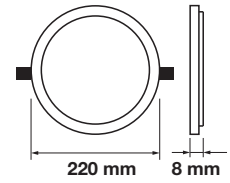

Body Type: **Aluminium**
Dimension: **Ø220x8mm**
Box Qty: **40 Pcs**