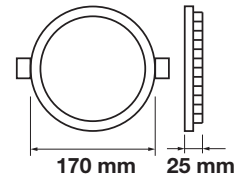

Slim Series-Satin Nickel-Round

12w VT-1207SN

SKU: 6344 - 4000K Day White 3800157621281

Emergency Pack: Available
Voltage/Frequency: AC:85-265V,50/60Hz
Luminous Flux: 1000lm
Beam Angle: 120°

LED Type: SMD
CRI: >80
PF: >0.5
Shape: Round

Cutting Size:
Ø155mm

Body Type: Aluminium+Satin Nickel
Dimension: Ø170x25mm
Box Qty: 20 Pcs