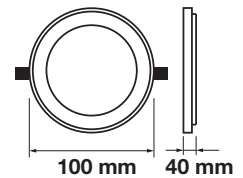

Glass Panel-Round
6W VT-602G RD

SKU: 4740 - 3000K Warm White 3800230622891
 SKU: 6277 - 4000K Day White 3800157615754
 SKU: 4739 - 6400K White 3800230622884

Cutting Size:
Ø75mm

Emergency Pack: Available	LED Type: SMD	Body Type: Aluminium+Glass
Voltage/Frequency: AC:100-240V,50/60Hz	CRI: >80	Dimension: Ø100x40mm
Luminous Flux: 420lm	PF: >0.9	Box Qty: 40 Pcs
Beam Angle: 120°	Shape: Round	