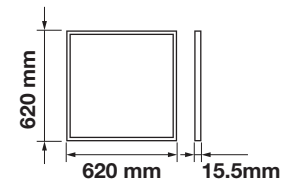

LED Type:	SMD
CRI:	>80
PF:	>0.9
Shape:	Square

Body Type:	Aluminium+PMMA+PP
Dimension:	620x620x14mm
Box Qty:	6 Pcs

NEW

Big Panels-High Lumen-60x60

29W VT-6262

SKU: 6471 - 4000K Day White 3800157641012

120+ LUMENS/WATT SUPER EFFICIENT

Emergency Pack:	Available
Voltage/Frequency:	AC:220-240V,50/60Hz
Luminous Flux:	3480lm
Beam Angle:	120°

LED Type:	SMD
CRI:	>80
PF:	>0.9
Shape:	Square

Body Type:	Aluminium+PMMA
Dimension:	620x620x15.5mm
Box Qty:	6 Pcs