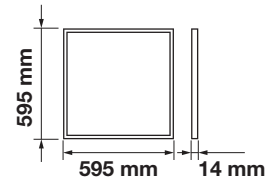

Emergency Pack:	Available
Voltage/Frequency:	AC:220-240V,50/60Hz
Luminous Flux:	3600lm
Beam Angle:	120°

LED Type:	SMD
CRI:	>80
PF:	>0.9
Shape:	Square

Body Type:	Aluminium+PMMA+PP
Dimension:	595x595x14mm
Box Qty:	6 Pcs