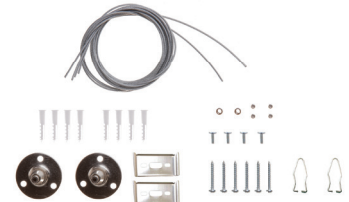

Waterproof Surface Kit

SKU: **8119**
EAN: **3800157624763**
Box Qty: **5 Pcs**