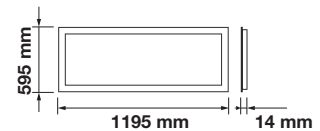

Emergency Pack:	Available
Voltage/Frequency:	AC:220-240V,50/60Hz
Luminous Flux:	5400lm
Beam Angle:	120°

LED Type:	SMD
CRI:	>80
PF:	>0.9
Shape:	Rectangle

Body Type:	Aluminium+PMMA+PS
Dimension:	1195x595x14mm
Box Qty:	2 Pcs