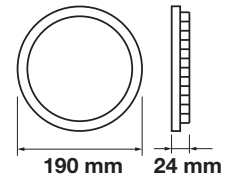

Body Type:	Aluminium+Chrome
Dimension:	Ø190x24mm
Box Qty:	20 Pcs