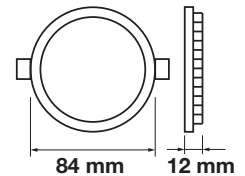

SKU: 6292 - 3000K Warm White 3800157616751
SKU: 6293 - 4000K Day White 3800157616768
SKU: 6294 - 6400K White 3800157616775

Cutting Size:
Ø73mm

Emergency Pack:	Available	LED Type:	SMD	Body Type:	Aluminium
Voltage/Frequency:	AC:85-265V,50/60Hz	CRI:	>80	Dimension:	Ø84x12mm
Luminous Flux:	210lm	PF:	>0.5	Box Qty:	40 Pcs
Beam Angle:	120°	Shape:	Round