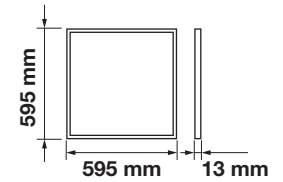

Emergency Pack:	Available
Voltage/Frequency:	AC:220-240V,50/60Hz
Luminous Flux:	5400lm
Beam Angle:	120°

LED Type:	SMD
CRI:	>80
PF:	>0.9
Shape:	Square

Body Type:	Aluminium+PMMA+PP
Dimension:	595x595x13mm
Box Qty:	6 Pcs