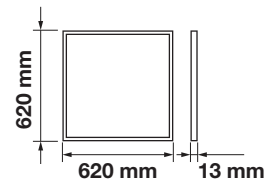

Emergency Pack:	Available
Voltage/Frequency:	AC:220-240V,50/60Hz
Luminous Flux:	4320lm
Beam Angle:	120°

LED Type:	SMD
CRI:	>80
PF:	>0.9
Shape:	Square

Body Type:	Aluminium+PMMA+PC
Dimension:	620x620x13mm
Box Qty:	6 Pcs