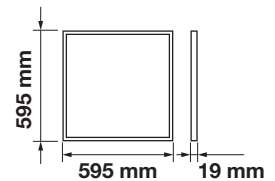

Emergency Pack:	Available
Voltage/Frequency:	AC:200-240V,50/60Hz
Luminous Flux:	2880lm
Beam Angle:	120°

LED Type:	SMD
CRI:	>80
PF:	>0.9
Shape:	Square

Body Type:	Iron+PS
Dimension:	595x595x19mm
Box Qty:	4 Pcs