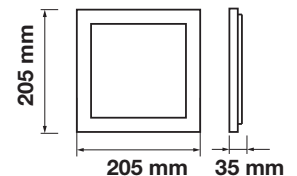

Emergency Pack: **Available**
 Voltage/Frequency: **AC:85-265V,50/60Hz**
 Luminous Flux: **2200lm**
 Beam Angle: **120°**

LED Type: **SMD**
 CRI: **>80**
 PF: **>0.9**
 Shape: **Square**

Body Type: **Aluminium**
 Dimension: **205x205x35mm**
 Box Qty: **20 Pcs**