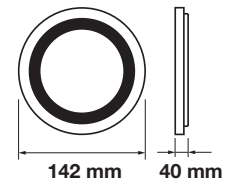

Body Type: Aluminium
Dimension: 142x40mm
Box Qty: 20 Pcs