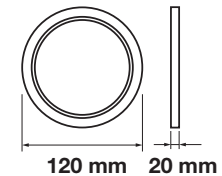

LED Type:	SMD
CRI:	>80
PF:	>0.9
Shape:	Square

Body Type:	Aluminium(PKW)
Dimension:	145x145x20mm
Box Qty:	20 Pcs

SG Series-Round

8W VT-800 RD

SKU: 4821 - 6400K White 3800230622587

Cutting Size:
Ø105mm

Emergency Pack:	Available
Voltage/Frequency:	AC:85-265V,50/60Hz
Luminous Flux:	800lm
Beam Angle:	120°