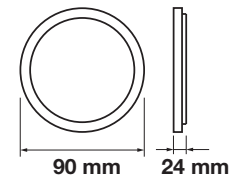

Emergency Pack:	Available
Voltage/Frequency:	AC:85-265V,50/60Hz
Luminous Flux:	420lm
Beam Angle:	120°

LED Type:	SMD
CRI:	>80
PF:	>0.9
Shape:	Round

Body Type:	Aluminium
Dimension:	Ø90x24mm
Box Qty:	40 Pcs