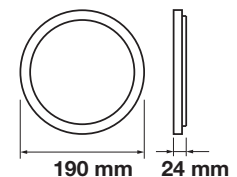

Emergency Pack:	Available
Voltage/Frequency:	AC:85-265V,50/60Hz
Luminous Flux:	1440lm
Beam Angle:	120°

LED Type:	SMD
CRI:	>80
PF:	>0.9
Shape:	Round

Body Type:	Aluminium
Dimension:	Ø190x24mm
Box Qty:	20 Pcs