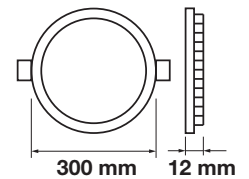

Cutting Size:
 Ø285mm

Emergency Pack: Available
 Voltage/Frequency: AC:85-265V,50/60Hz
 Luminous Flux: 2000lm
 Beam Angle: 120°

LED Type: SMD
 CRI: >80
 PF: >0.9
 Shape: Round

Body Type: Aluminium
 Dimension: Ø300x12mm
 Box Qty: 10 Pcs