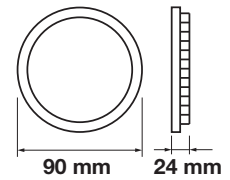

Slim Surface-Satin Nickel-Round

6w VT-605SN

SKU: 6361 - 3000K Warm White 3800157621458
SKU: 6363 - 6400K White 3800157621472

Emergency Pack:	Available
Voltage/Frequency:	AC:85-265V,50/60Hz
Luminous Flux:	420lm
Beam Angle:	120°

LED Type:	SMD
CRI:	>80
PF:	>0.5
Shape:	Round

Body Type:	Aluminium+Satin Nickel
Dimension:	Ø90x24mm
Box Qty:	40 Pcs