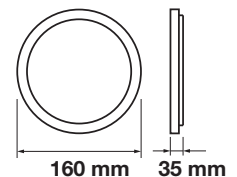

Body Type:	Aluminium
Dimension:	Ø160x35mm
Box Qty:	20 Pcs