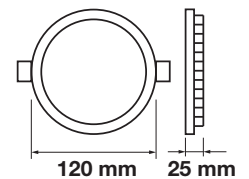

SKU: 6338 - 4000K Day White 3800157621229

Cutting Size:
Ø105mm