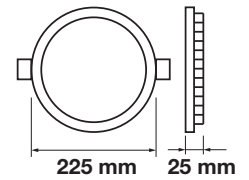

Emergency Pack: Available
Voltage/Frequency: AC:85-265V,50/60Hz
Luminous Flux: 1500lm
Beam Angle: 120°

LED Type: SMD
CRI: >80
PF: >0.5
Shape: Round

Body Type: Aluminium+Chrome
Dimension: Ø225x25mm
Box Qty: 20 Pcs