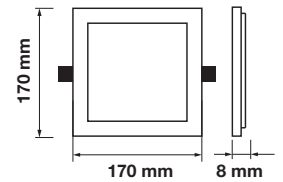

Trimless Panel-Square
22W VT-2222SQ

SKU: 4949 - 3000K Warm White 3800157606653
SKU: 4977 - 4000K Day White 3800157606660
SKU: 4978 - 6400K White 3800157606677

Emergency Pack: **Available**
Voltage/Frequency: **AC:85-265V,50/60Hz**
Luminous Flux: **2200lm**
Beam Angle: **120°**

LED Type: **SMD**
CRI: **>80**
PF: **>0.9**
Shape: **Square**

Cutting Size:
155x155mm