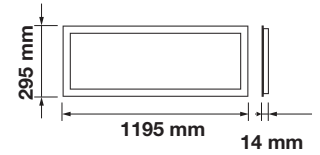

Emergency Pack:	Available
Voltage/Frequency:	AC:220-240V,50/60Hz
Luminous Flux:	5400lm
Beam Angle:	120°

LED Type:	SMD
CRI:	>80
PF:	>0.9
Shape:	Rectangle

Body Type:	Aluminium+PMMA+PS
Dimension:	1195x295x14mm
Box Qty:	6 Pcs