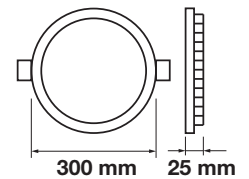

Cutting Size:
Ø285mm

Emergency Pack: Available
Voltage/Frequency: AC:85-265V,50/60Hz
Luminous Flux: 2000lm
Beam Angle: 120°

LED Type: SMD
CRI: >80
PF: >0.5
Shape: Round

Body Type: Aluminium+Chrome
Dimension: Ø300x25mm
Box Qty: 10 Pcs