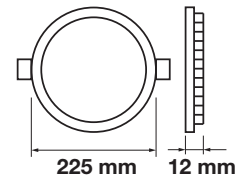

Cutting Size:
 Ø210mm

Emergency Pack: Available
 Voltage/Frequency: AC:85-265V,50/60Hz
 Luminous Flux: 1500lm
 Beam Angle: 120°

LED Type: SMD
 CRI: >80
 PF: >0.6
 Shape: Round

Body Type: Aluminium
 Dimension: Ø225x12mm
 Box Qty: 20 Pcs