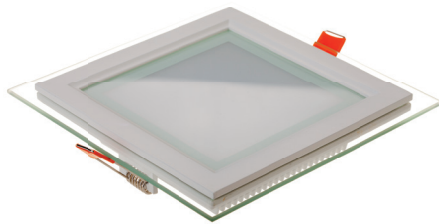

Cutting Size:
 120x120mm

Emergency Pack: Available
 Voltage/Frequency: AC:100-240V,50/60Hz
 Luminous Flux: 840lm
 Beam Angle: 120°

LED Type: SMD
 CRI: >80
 PF: >0.9
 Shape: Square

Body Type: Aluminium+Glass
 Dimension: 160x160x40mm
 Box Qty: 20 Pcs