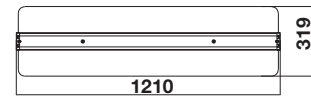

Transparent Panel-120x30

40w VT-6144

SKU: 6458 - 4000K Day White 3800157638098

5 YEAR WARRANTY*

0-10V DIMMABLE

Emergency Pack: **Available**
Voltage/Frequency: **AC:220-240V,50Hz**
Luminous Flux: **3200lm**
Beam Angle: **140°**

LED Type: **SMD**
CRI: **>80**
PF: **>0.9**
Shape: **Rectangle**

Body Type: **Aluminium+PC**
Dimension: **1210x319mm**
Box Qty: **4 Pcs**