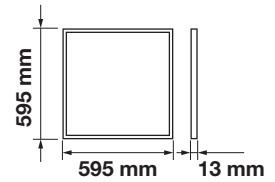

Emergency Pack:	Available
Voltage/Frequency:	AC:220-240V,50/60Hz
Luminous Flux:	4320lm
Beam Angle:	120°

LED Type:	SMD
CRI:	>80
PF:	>0.9
Shape:	Square

Body Type:	Aluminium+PMMA+PC
Dimension:	595x595x13mm
Box Qty:	6 Pcs