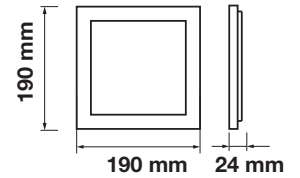

Body Type:	Aluminium
Dimension:	190x190x24mm
Box Qty:	20 Pcs