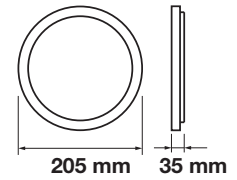

Surface Series-Round

22w VT-1422 RD

SKU: 4817 - 3000K Warm White 3800230622853
SKU: 4816 - 4000K Day White 3800230622846
SKU: 4815 - 6400K White 3800230622839

Emergency Pack: **Available**
Voltage/Frequency: **AC:85-265V,50/60Hz**
Luminous Flux: **2200lm**
Beam Angle: **120°**

LED Type: **SMD**
CRI: **>80**
PF: **>0.9**
Shape: **Round**

Body Type: **Aluminium**
Dimension: **Ø205x35mm**
Box Qty: **20 Pcs**