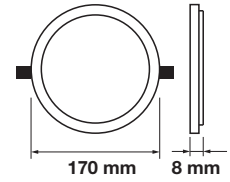

Emergency Pack: **Available**
Voltage/Frequency: **AC:85-265V,50/60Hz**
Luminous Flux: **2200lm**
Beam Angle: **120°**

LED Type: **SMD**
CRI: **>80**
PF: **>0.9**
Shape: **Round**

Cutting Size:
Ø155mm

Body Type: **Aluminium**
Dimension: **Ø170x8mm**
Box Qty: **40 Pcs**