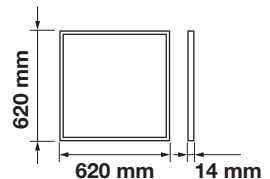

Big Panels-60x60

45W VT-6165

SKU: 6420 - 4000K Day White 3800157626835

5 YEAR WARRANTY*

Emergency Pack:	Available
Voltage/Frequency:	AC:220-240V,50/60Hz
Luminous Flux:	3600lm
Beam Angle:	120°

LED Type:	SMD
CRI:	>80
PF:	>0.9
Shape:	Square

Body Type:	Aluminium+PMMA
Dimension:	595x595x14mm
Box Qty:	6 Pcs

Big Panels-60x60

45W VT-6060-6

SKU: 60286 - 3000K Warm White 3800230624482
SKU: 60246 - 4000K Day White 3800230623652
SKU: 60256 - 6400K White 3800230623584

Emergency Pack:	Available
Voltage/Frequency:	AC:220-240V,50/60Hz
Luminous Flux:	3600lm
Beam Angle:	120°

LED Type:	SMD
CRI:	>80
PF:	>0.9
Shape:	Square

Body Type:	Aluminium+PMMA+PP
Dimension:	595x595x14mm
Box Qty:	6 Pcs

Big Panels-UGR<19-60x60

45W VT-6068-6

SKU: 62206 - 3000K Warm White 3800157619516
SKU: 62186 - 4000K Day White 3800157609265
SKU: 62196 - 6400K White 3800157609272

LG7 Compliant UGR < 19

Emergency Pack:	Available
Voltage/Frequency:	AC:220-240V,50/60Hz
Luminous Flux:	3600lm
Beam Angle:	120°

LED Type:	SMD
CRI:	>80
PF:	>0.9
Shape:	Square

Body Type:	Aluminium+PMMA+PP
Dimension:	595x595x14mm
Box Qty:	6 Pcs

Big Panels-UGR<19-62x62

45W VT-6069

SKU: 6222 - 3000K Warm White 3800157604918
SKU: 6217 - 4000K Day White 3800157604857
SKU: 6221 - 6400K White 3800157604901

LG7 Compliant UGR < 19

Emergency Pack:	Available
Voltage/Frequency:	AC:220-240V,50/60Hz
Luminous Flux:	3600lm
Beam Angle:	120°

LED Type:	SMD
CRI:	>80
PF:	>0.9
Shape:	Square

Body Type:	Aluminium+PMMA+PP
Dimension:	620x620x14mm
Box Qty:	6 Pcs

NEW

Big Panels-High Lumen-60x60

29W VT-6262

SKU: 6471 - 4000K Day White 3800157641012

120+ LUMENS/WATT SUPER EFFICIENT