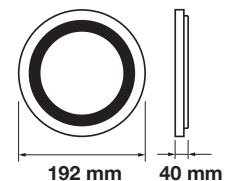

Body Type: Aluminium
Dimension: 192x40mm
Box Qty: 20 Pcs