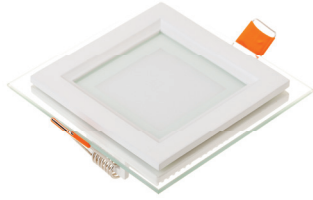

Glass Panel-Square

6w VT-602G SQ

SKU: 4738 - 3000K Warm White 3800230622877
SKU: 6276 - 4000K Day White 3800157615747
SKU: 4737 - 6400K White 3800230622860

Cutting Size:
75x75mm

Emergency Pack: Available
Voltage/Frequency: AC:100-240V,50/60Hz
Luminous Flux: 420lm
Beam Angle: 120°

LED Type: SMD
CRI: >80
PF: >0.9
Shape: Square

Body Type: Aluminium+Glass
Dimension: 100x100x40mm
Box Qty: 40 Pcs

Glass Panel-Square

12w VT-1202G SQ

SKU: 4742 - 3000K Warm White 3800230622914
SKU: 6278 - 4000K Day White 3800157615761
SKU: 4741 - 6400K White 3800230622907

Cutting Size:
120x120mm

Emergency Pack: Available
Voltage/Frequency: AC:100-240V,50/60Hz
Luminous Flux: 840lm
Beam Angle: 120°

LED Type: SMD
CRI: >80
PF: >0.9
Shape: Square

Body Type: Aluminium+Glass
Dimension: 160x160x40mm
Box Qty: 20 Pcs

Glass Panel-Square

18w VT-1881G SQ

SKU: 4746 - 3000K Warm White 3800230622952
SKU: 6280 - 4000K Day White 3800157615785
SKU: 4745 - 6400K White 3800230622945

Cutting Size:
145x145mm

Emergency Pack: Available
Voltage/Frequency: AC:100-240V,50/60Hz
Luminous Flux: 1260lm
Beam Angle: 120°

LED Type: SMD
CRI: >80
PF: >0.9
Shape: Square

Body Type: Aluminium+Glass
Dimension: 198x198x40mm
Box Qty: 20 Pcs

DRIVERS FOR MINI PANELS

Voltage: AC:180-240V,50/60Hz

Watts: 6w
SKU: 8073
Dimmable: Yes
EAN: 3800157605823
Box Qty: 200 Pcs

Watts: 12w
SKU: 8074
Dimmable: Yes
EAN: 3800157605830
Box Qty: 200 Pcs

Watts: 18w
SKU: 8075
Dimmable: Yes
EAN: 3800157605847
Box Qty: 200 Pcs

Watts: 18/24w
SKU: 8070
Dimmable: Yes
EAN: 3800157616836
Box Qty: 50 Pcs

Watts: 24w
SKU: 8076
Dimmable: Yes
EAN: 3800157605946
Box Qty: 200 Pcs