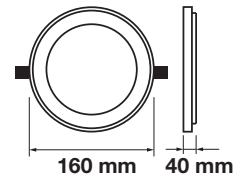

Emergency Pack: Available	LED Type: SMD	Body Type: Aluminium+Glass
Voltage/Frequency: AC:100-240V,50/60Hz	CRI: >80	Dimension: Ø160x40mm
Luminous Flux: 840lm	PF: >0.9	Box Qty: 20 Pcs
Beam Angle: 120°	Shape: Round