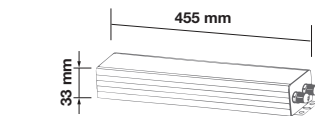

Color of Fixture:	Silver
Body Type:	Aluminium
Size:	455x52x33mm
Emergency switch on time:	< 1s
Box Qty:	20 Pcs