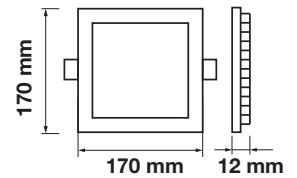

Cutting Size:
110mm

Emergency Pack: **Available**
 Voltage/Frequency: **AC:85-265V,50/60Hz**
 Luminous Flux: **420lm**
 Beam Angle: **120°**

LED Type: **SMD**
 CRI: **>80**
 PF: **>0.7**
 Shape: **Square**

Cutting Size:
155x155mm

Emergency Pack: **Available**
 Voltage/Frequency: **AC:85-265V,50/60Hz**
 Luminous Flux: **1000lm**
 Beam Angle: **120°**

LED Type: **SMD**
 CRI: **>80**
 PF: **>0.6**
 Shape: **Square**