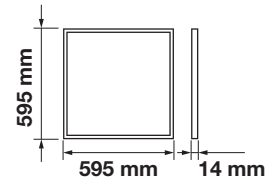

Emergency Pack:	Available
Voltage/Frequency:	AC:220-240V,50/60Hz
Luminous Flux:	3600lm
Beam Angle:	120°

LED Type:	SMD
CRI:	>80
PF:	>0.9
Shape:	Square

Body Type:	Aluminium+PMMA
Dimension:	595x595x14mm
Box Qty:	6 Pcs