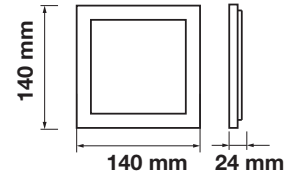

Body Type:	Aluminium
Dimension:	140x140x24mm
Box Qty:	40 Pcs