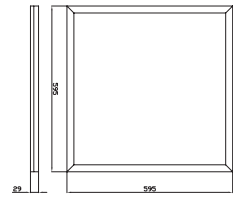

Body Type: **FE+PP**
Dimension: **595x595x29mm**
Box Qty: **4 Pcs**