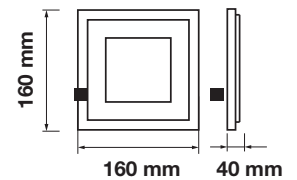

Cutting Size:
 120x120mm

Emergency Pack: Available
 Voltage/Frequency: AC:100-240V,50/60Hz
 Luminous Flux: 840lm
 Beam Angle: 120°

LED Type: SMD
 CRI: >80
 PF: >0.9
 Shape: Square

Body Type: Aluminium+Glass
 Dimension: 160x160x40mm
 Box Qty: 20 Pcs