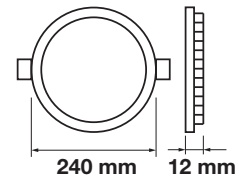

Emergency Pack: Available
Voltage/Frequency: AC:85-265V,50/60Hz
Luminous Flux: 1800lm
Beam Angle: 120°

LED Type: SMD
CRI: >80
PF: >0.9
Shape: Round

Body Type: Aluminium
Dimension: Ø240x12mm
Box Qty: 20 Pcs