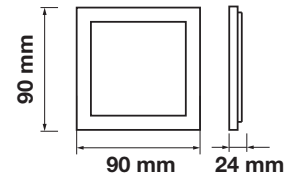

Body Type:	Aluminium
Dimension:	90x90x24mm
Box Qty:	40 Pcs