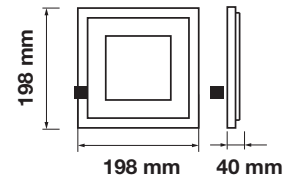

Emergency Pack: Available
Voltage/Frequency: AC:100-240V,50/60Hz
Luminous Flux: 1260lm
Beam Angle: 120°

LED Type: SMD
CRI: >80
PF: >0.9
Shape: Square

Body Type: Aluminium+Glass
Dimension: 198x198x40mm
Box Qty: 20 Pcs