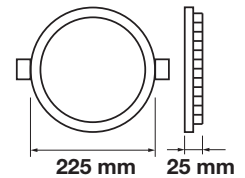

Body Type: Aluminium+Satin Nickel
Dimension: Ø225x25mm
Box Qty: 20 Pcs