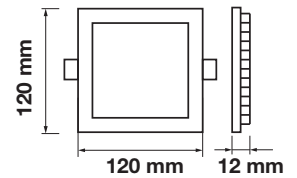

Premium Series-Square

6W VT-6075SQ

SKU: 4863 - 3000K Warm White 3800230629845
SKU: 4864 - 4000K Day White 3800230629852
SKU: 4865 - 6400K White 3800230629869

Cutting Size:
110mm

Emergency Pack: **Available**
Voltage/Frequency: **AC:85-265V,50/60Hz**
Luminous Flux: **420lm**
Beam Angle: **120°**

LED Type: **SMD**
CRI: **>80**
PF: **>0.7**
Shape: **Square**

Body Type: **Aluminium**
Dimension: **120x120x12mm**
Box Qty: **40 Pcs**