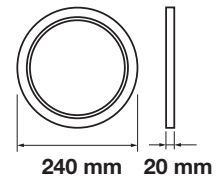

Body Type:	Aluminium(PKW)
Dimension:	Ø180x20mm
Box Qty:	20 Pcs

SG Series-Round

22W VT-2200 RD

SKU: 4833 - 6400K White 3800230622662

Cutting Size:

Ø220mm

Emergency Pack:	Available
Voltage/Frequency:	AC:85-265V,50/60Hz
Luminous Flux:	2200lm
Beam Angle:	120°