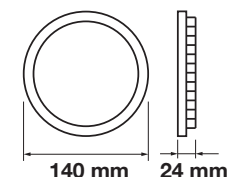

Body Type: Aluminium+Chrome
Dimension: Ø140x24mm
Box Qty: 40 Pcs