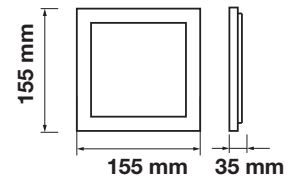

Surface Series-Square

15w VT-1415 SQ

SKU: 4808 - 3000K Warm White 3800230622761
SKU: 4807 - 4000K Day White 3800230622754
SKU: 4806 - 6400K White 3800230622747

Emergency Pack: **Available**
Voltage/Frequency: **AC:85-265V,50/60Hz**
Luminous Flux: **1500lm**
Beam Angle: **120°**

LED Type: **SMD**
CRI: **>80**
PF: **>0.9**
Shape: **Square**

Body Type: **Aluminium**
Dimension: **155x155x35mm**
Box Qty: **20 Pcs**