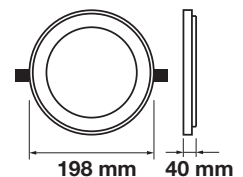

Emergency Pack: Available	LED Type: SMD	Body Type: Aluminium+Glass
Voltage/Frequency: AC:100-240V,50/60Hz	CRI: >80	Dimension: Ø198x40mm
Luminous Flux: 1260lm	PF: >0.9	Box Qty: 20 Pcs
Beam Angle: 120°	Shape: Round