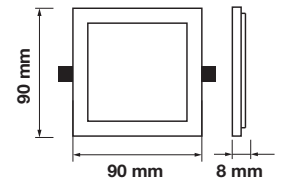

Emergency Pack: **Available**
Voltage/Frequency: **AC:85-265V,50/60Hz**
Luminous Flux: **800lm**
Beam Angle: **120°**

LED Type: **SMD**
CRI: **>80**
PF: **>0.9**
Shape: **Square**

Cutting Size:
75x75mm

Body Type: **Aluminium**
Dimension: **90x90x8mm**
Box Qty: **100 Pcs**